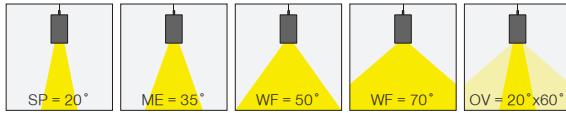

4 / Reflector Angle / Reflektör Açısı

* See page 672 for ldt files. / Işık eğrileri için sayfa 672 bakınız.