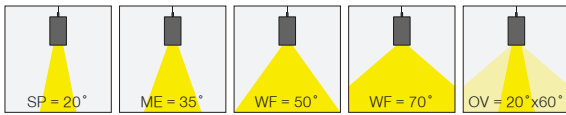

Technical Drawing / Teknik Çizim

4 / Reflector Angle / Reflektör Açısı

* See page 672 for ldt files. / Işık eğrileri için sayfa 672 bakınız.