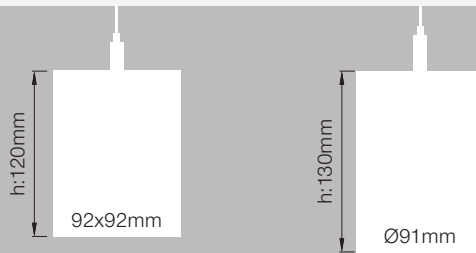

DEEPRESS Pendant

DEEPRESS has different beam angle option creates an effective architectural lighting solution for projects. Low glare body structure creates visual comfort. Steel suspension chain with optional up to 5mt length.

DEEPRESS farklı açı seçenekleri ve düşük kamaşma sağlayan gövde yapısı ile görsel konfor sağlar. 5mt uzunluğa kadar opsiyonel çelik sarkit tel seçeneği mevcuttur.

EN

- Die-cast aluminium body.
- Mains voltage: 220-240V / 50-60Hz.
- Clever thermal design with passive heat dissipation.
- 20° rotation on single axis with mechanical aiming lock.
- Classic dimming systems of DALI, 1-10V and Phase-Cut Dim options.
- High tech control systems of Tuneable White, Warm Dim and Wireless Dim options.
- Basic colours: White, Black, Gray, Dark Gray, RAL9010 and special color options.
- Only Honeycomb Filter accesorie is available.
- Spot, Medium, Flood, Wide Flood and Oval beam angle options available with rotationally symmetric light distribution.
- Standart CRI>80, high CRI>90 and super high CRI>98 LED options available.
- Up to 121lm/W efficiency.
- High colour consistency: <3 SDCM
- Steel suspension cord integrated with up to 5.00mt lenght option.
- Luminaire supplied with ceiling rose for mains connection.
- Emergency kit system can be integrated only if the lenght of the fixture increases.